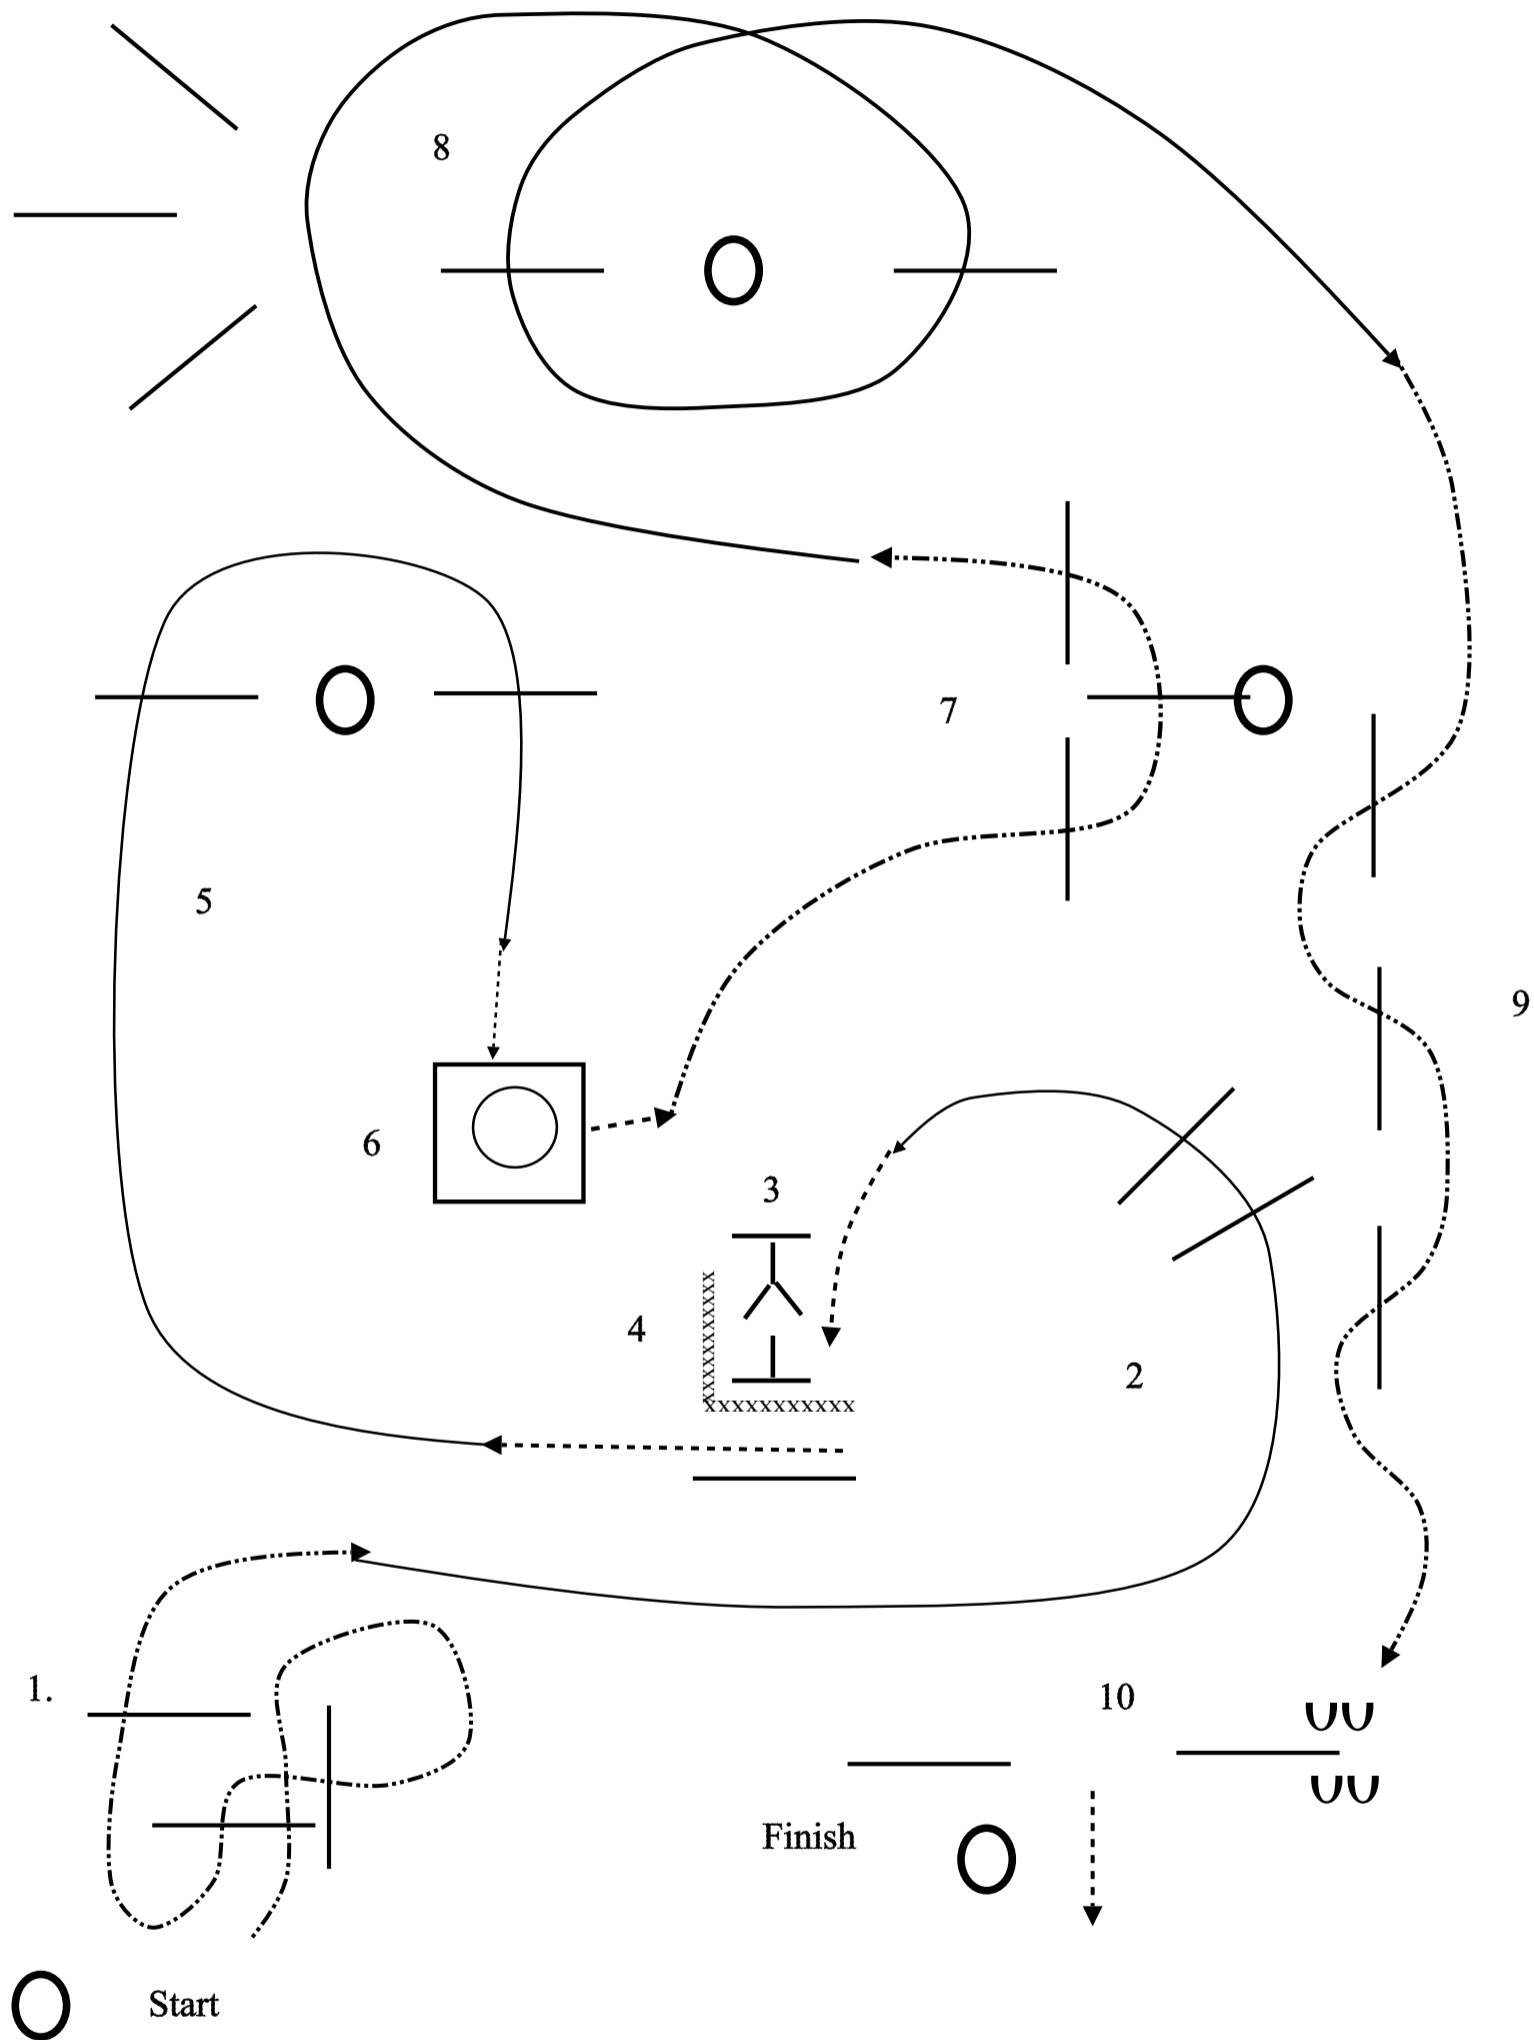

WESTERN EQUESTRIAN SOCIETY
 27 th National Show 2018
 TRAIL
 Novice rider/Novice Youth

1. Jog over poles
2. Lope left lead over poles then walk to gate
3. Work gate with right hand
4. Back the "L" and walk out
5. Lope right lead over poles, then walk into box
6. Turn right 270* and walk out
7. Jog over poles
8. Lope right lead over poles
9. Jog over poles
10. Sidepass right straddling pole to finish

LOPE	—————
JOG
WALK	-----
BACK UP	xxxxxxxxxx
SIDEPASS	u u → u u
RAISED POLE	⤴

Pattern by D Lloyd