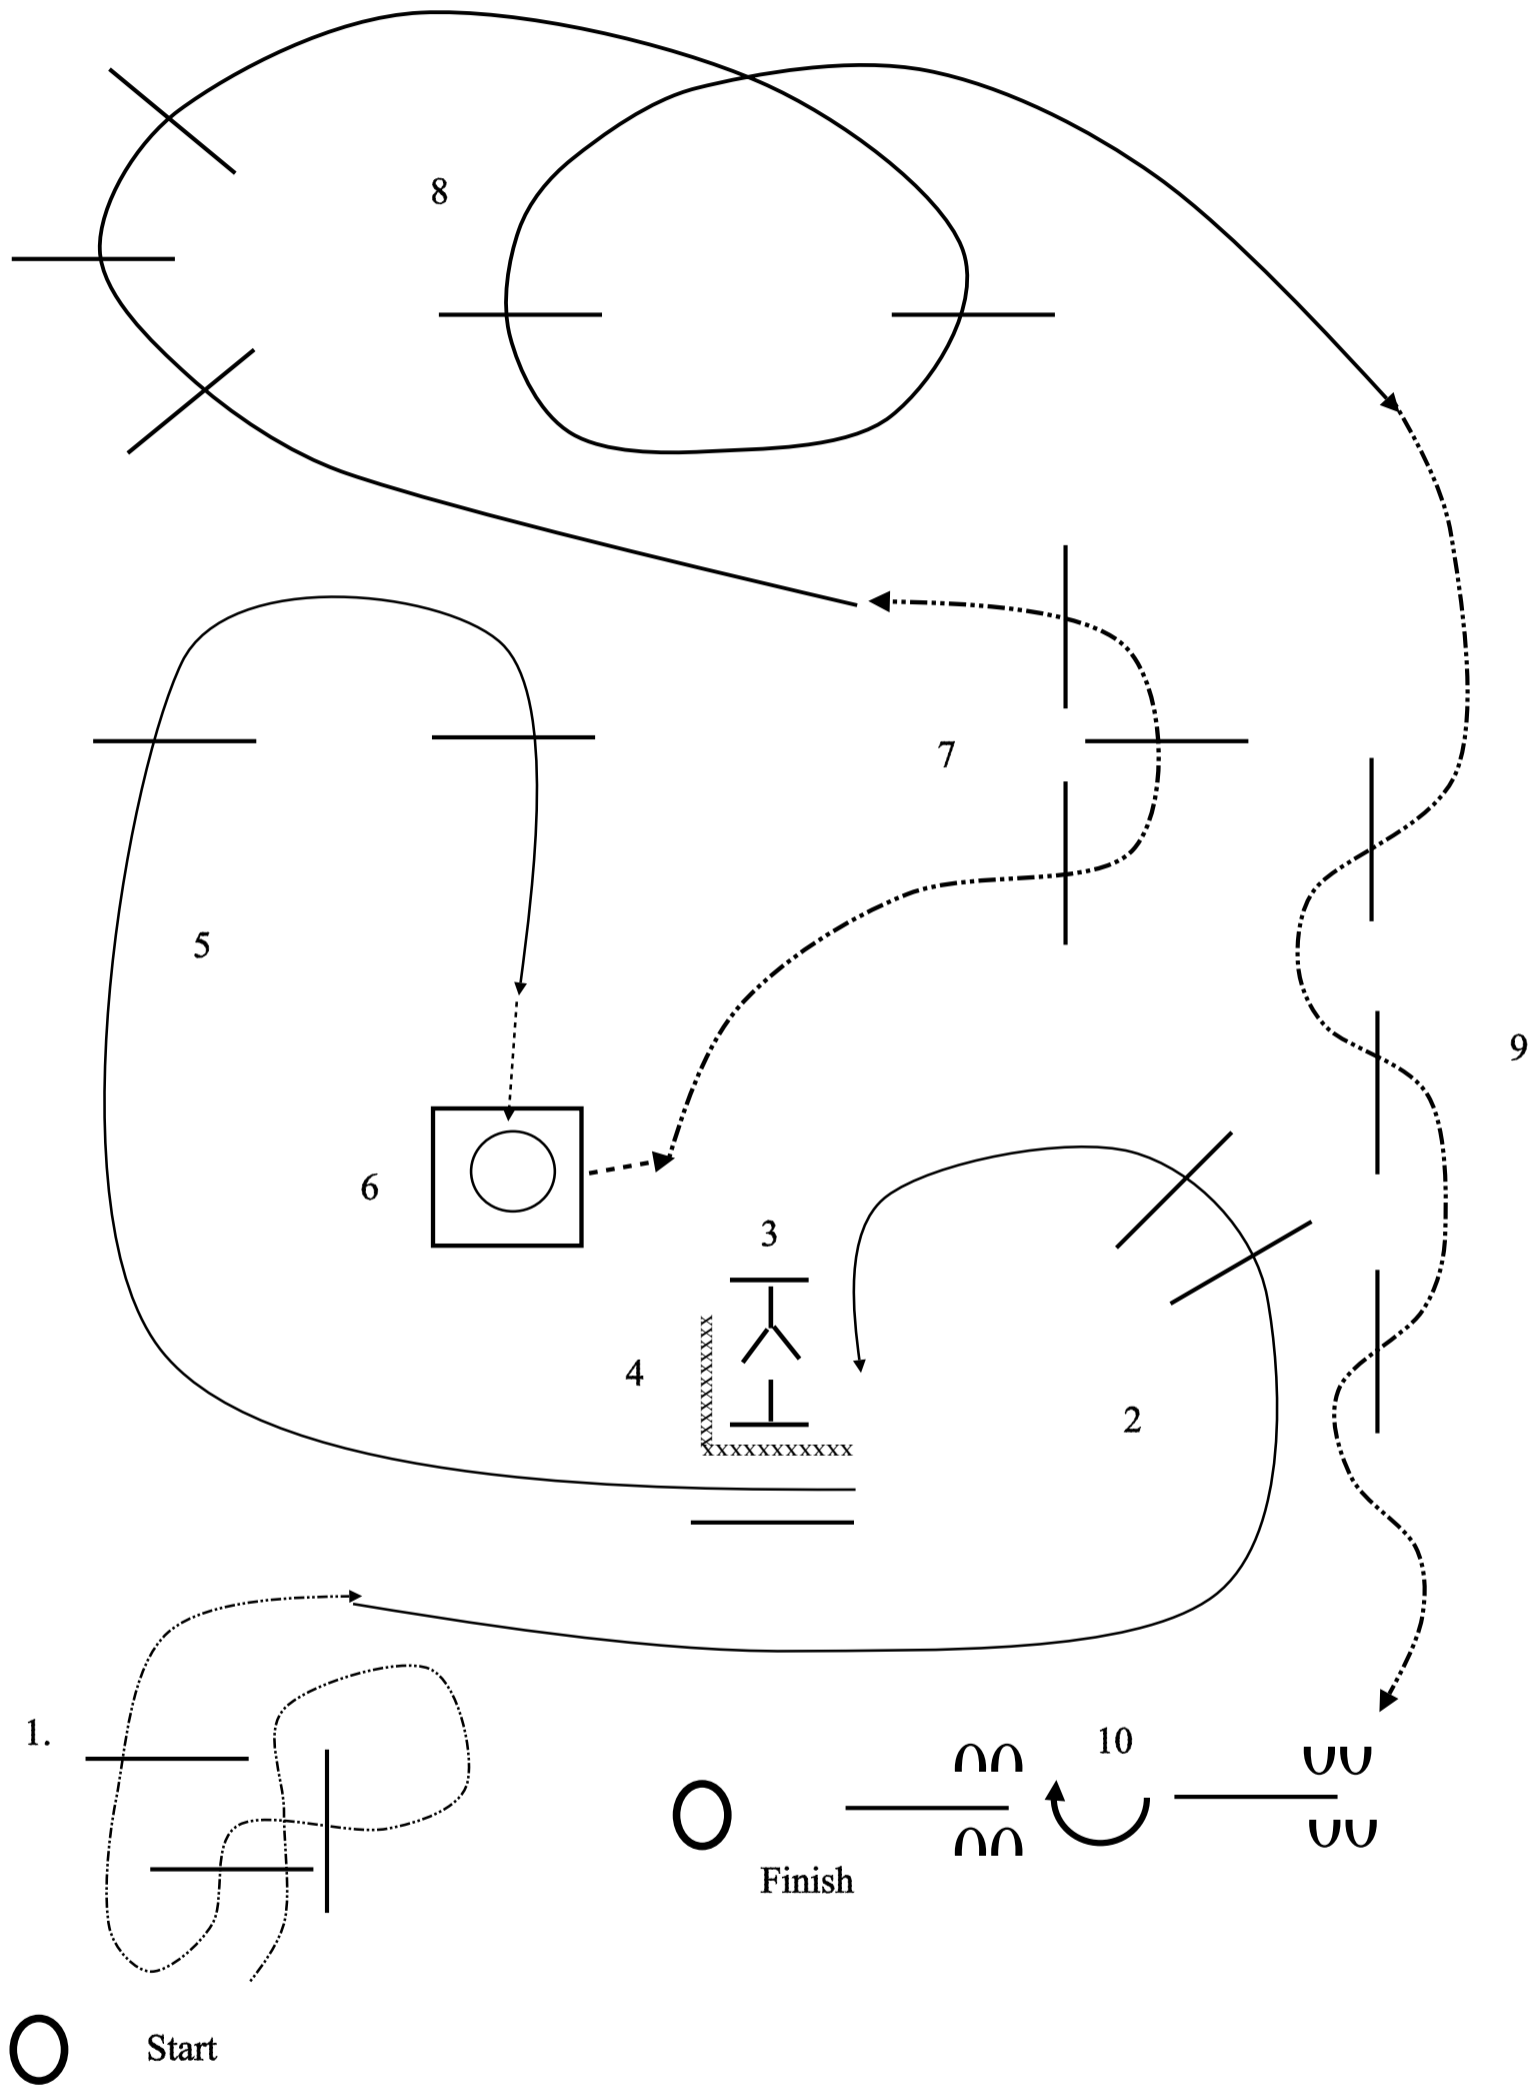

WESTERN EQUESTRIAN SOCIETY
27 th National Show 2018
TRAIL
OPEN/YOUTH

1. Jog over poles
2. Lope left lead over poles to gate
3. Work gate with right hand
4. Back the "L"
5. Lope right lead over poles, then walk into box
6. Turn left 450* and walk out
7. Jog over poles
8. Lope right lead over poles
9. Jog over poles
10. Sidepass right straddling pole, turn either way and sidepass left to finish

LOPE	—————
JOG
WALK	-----
BACK UP	xxxxxxxxxx
SIDEPASS	
RAISED POLE	

Pattern by D Lloyd